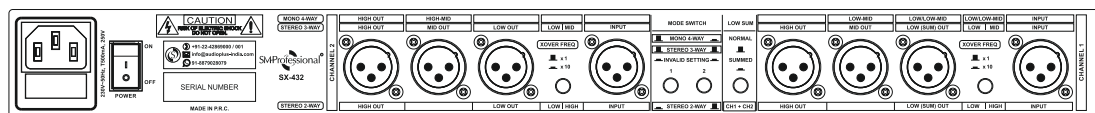

SX-432

2-way/3-way and mono 4-way active crossover

Overview

The Studiomaster Professional SX 432, a 2-way/3-way stereo and 4-way mono active crossover. Featuring accurate 24dB per octave slope premium Linkwitz-Riley filters, summed mono bass outputs and more, the crossover is ideal for a wide range of live, touring, DJ, and install applications.

All Features

- Professional stereo 2-way/3-way and mono 4-way active crossover.
- Accurate 24dB per octave Linkwitz-Riley slop filters.
- "Low Sum" mono subwoofer output for powerful bass performance.
- Individual level controls for all band outputs.
- 40Hz high pass (low cut) filter and x10 range switch on both channels.
- Individual phase reverse switches for instant phase correction.
- Balanced XLR inputs and outputs.

Technical Specifications

Parameter	Specifications
Input Impedance	25KΩ Unbalanced / 50KΩ Balanced
Output Level / Impedance	Unbalanced: 100Ω, Bal: 200Ω
Signal to Noise Ratio	85dB
Crossover Frequency Response	45Hz-9.6kHz
THD	<0.05%
Low Cut	40 Hz, -3 dB
Input Sensitivity	0dBu
Slope (Low, Mid, High)	450Hz to 9.6kHz
Subwoofer Slope	24dB/octave
Dimension (W x D x H) mm	482.6 x 175 x 44 (1U)
Net Weight (Kg)	1.8