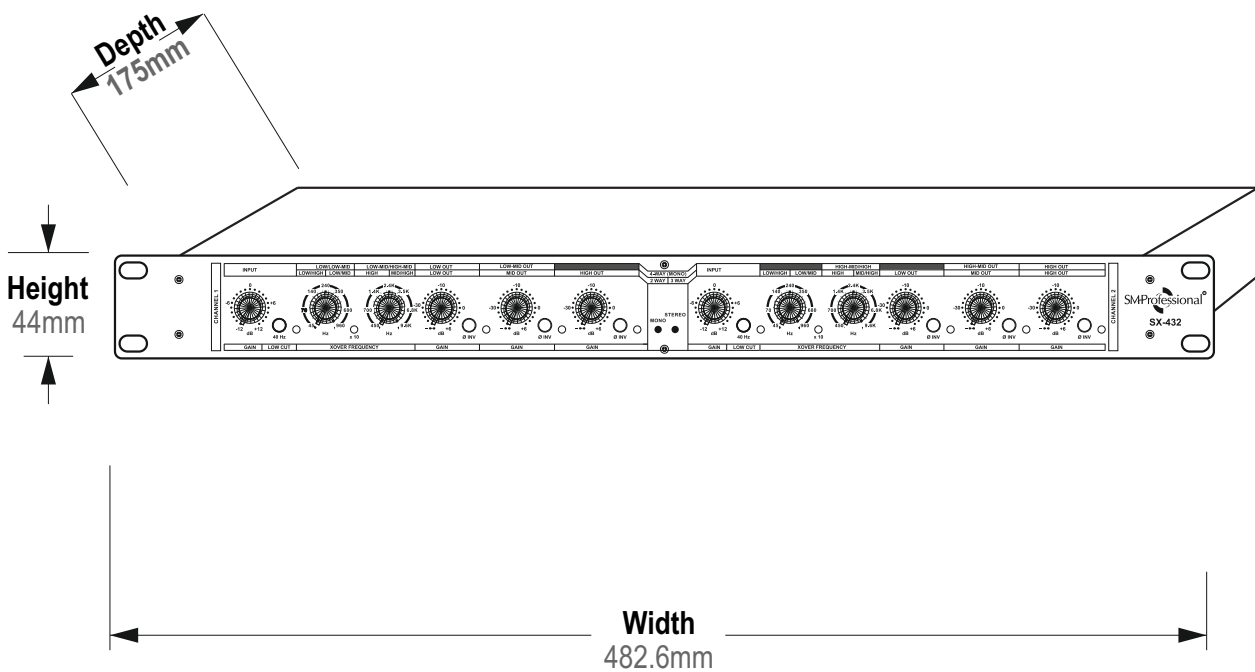

Dimensions